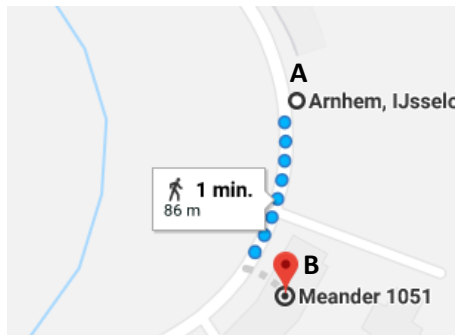

From Germany

- •highway A12 to Arnhem
- •at motorway junction Velperbroek turn right to N325 direction Nijmegen Arnhem
- •on the roundabout take the fourth exit to N325 direction Nijmegen Arnhem
- •at the traffic lights turn left to IJsseloord II
- •take the first turn to the right to the Delta road

Public Transport

- •take the train to Arnhem Central Station
- •transfer to the bus station and take bus 12 (direction Arnhem IJsseloord 2)
- •exit at the stop IJsseloord 2

A = Bus stop
B = DEKRA